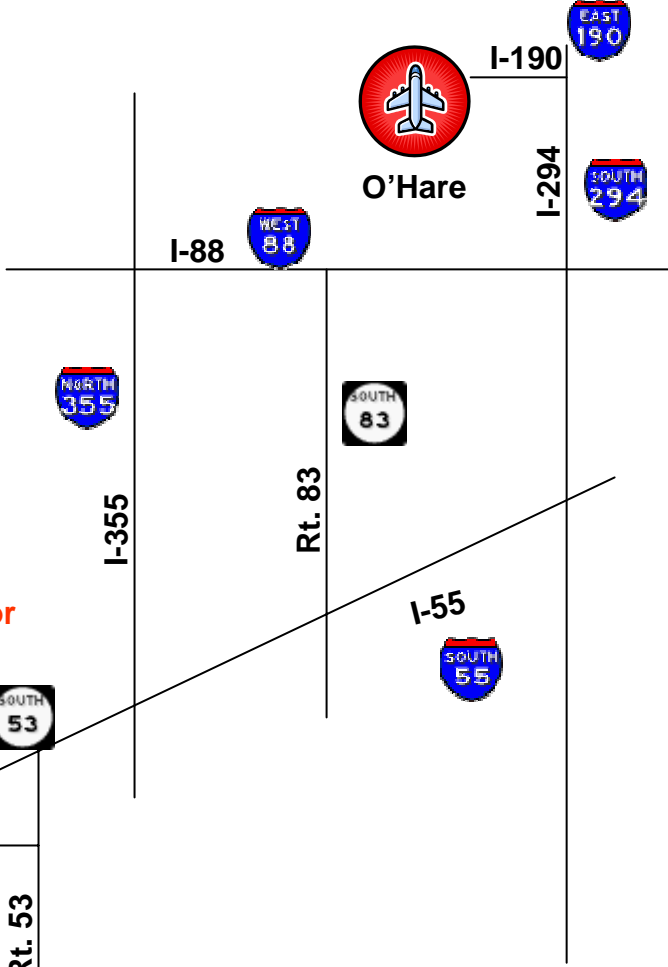

From O'Hare Airport:

- Start out going Northeast - Merge onto I-190 E toward Chicago Loop
- Merge onto I-294 South via Exit 1D toward Indiana
- Merge onto I-55 South toward St. Louis
- Take the IL-53 exit – Exit 267 toward Bolingbrook
- Merge South (turn left) onto Bolingbrook Drive/ IL-53 toward Romeoville
- Turn right (West) onto Crossroads Parkway
- Turn left (South) onto Schmidt Road
- Proceed about 100 yards. The Innovation Center is located in the second warehouse on the left.

NOTE: There is NO McDonald's signage. Look for "The Innovation Center" sign, at the fourth drive way from the stop sign at Crossroads. We are located at the southeast corner of the building.

Crossroads Pkwy

Schmidt Rd

IL Rt. 53

Innovation Center
 1253 N. Schmidt Road
 Romeoville, IL 60446
 P: 630-623-7500
 F: 630-623-2361