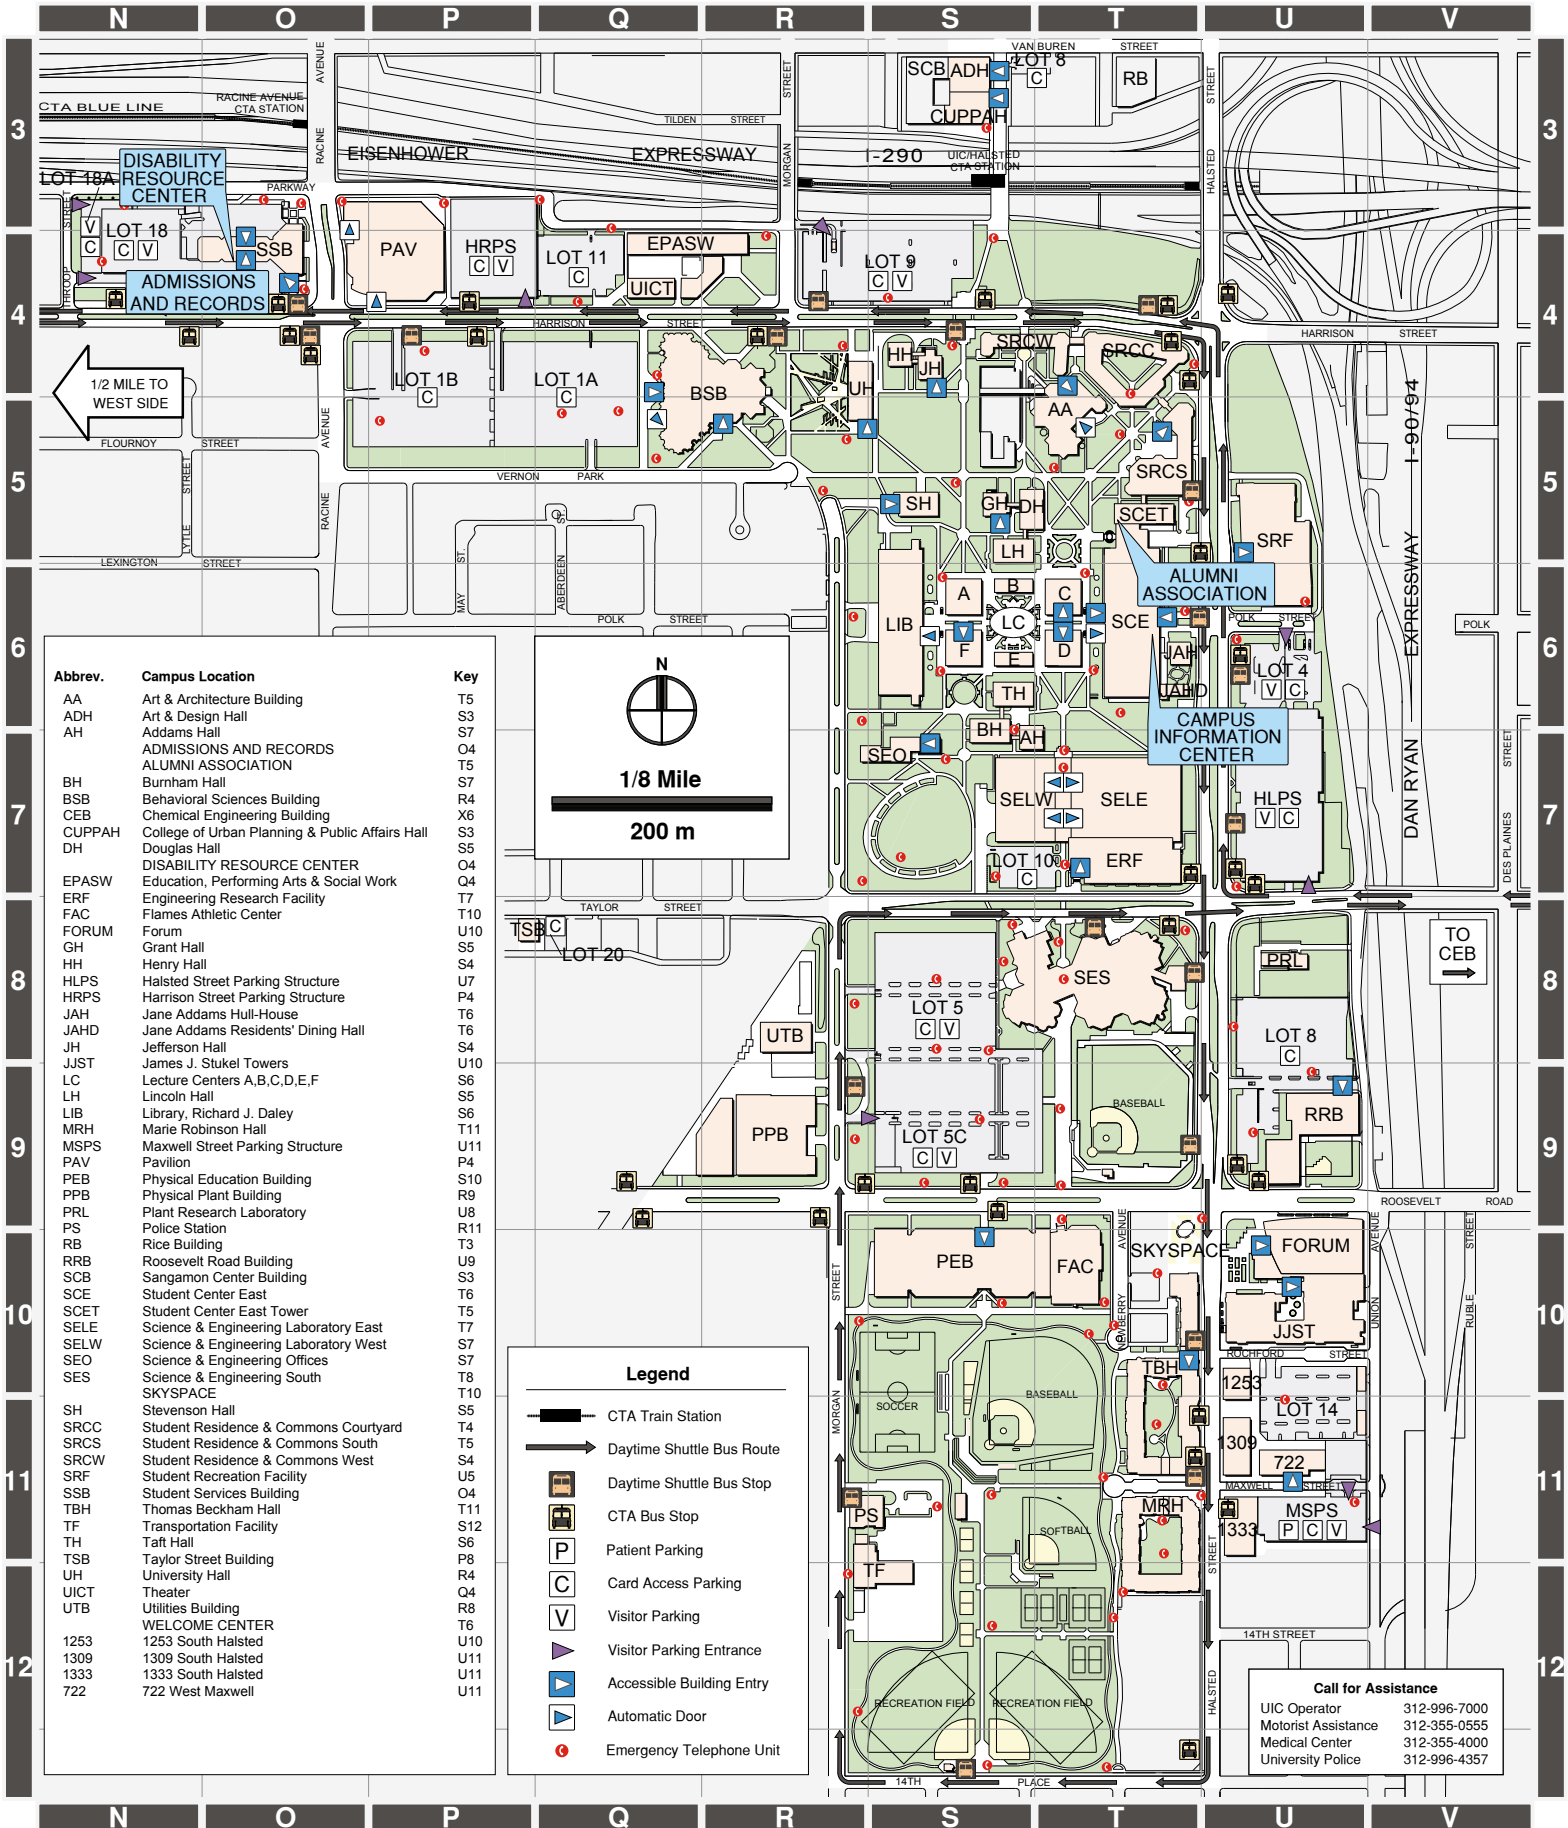

EAST SIDE

Abbrev.	Campus Location	Key
AA	Art & Architecture Building	T5
ADH	Art & Design Hall	S3
AH	Addams Hall	S7
	ADMISSIONS AND RECORDS	O4
	ALUMNI ASSOCIATION	T5
BH	Burnham Hall	S7
BSB	Behavioral Sciences Building	R4
CEB	Chemical Engineering Building	X6
CUPPAH	College of Urban Planning & Public Affairs Hall	S3
DH	Douglas Hall	S5
	DISABILITY RESOURCE CENTER	O4
EPASW	Education, Performing Arts & Social Work	Q4
ERF	Engineering Research Facility	T7
FAC	Flames Athletic Center	T10
FORUM	Forum	U10
GH	Grant Hall	S5
HH	Henry Hall	S4
HLPS	Halsted Street Parking Structure	U7
HRPS	Harrison Street Parking Structure	P4
JAH	Jane Addams Hull-House	T6
JAH D	Jane Addams Residents' Dining Hall	T6
JH	Jefferson Hall	S4
JJST	James J. Stukel Towers	U10
LC	Lecture Centers A,B,C,D,E,F	S6
LH	Lincoln Hall	S5
LIB	Library, Richard J. Daley	S6
MRH	Marie Robinson Hall	T11
MSPS	Maxwell Street Parking Structure	U11
PAV	Pavilion	P4
PEB	Physical Education Building	S10
PPB	Physical Plant Building	R9
PRL	Plant Research Laboratory	U8
PS	Police Station	R11
RB	Rice Building	T3
RRB	Roosevelt Road Building	U9
SCB	Sangamon Center Building	S3
SCE	Student Center East	T6
SCET	Student Center East Tower	T5
SELE	Science & Engineering Laboratory East	T7
SELW	Science & Engineering Laboratory West	S7
SEO	Science & Engineering Offices	S7
SES	Science & Engineering South	T8
SKYSPACE	Stevenson Hall	T10
SH	Stevenson Hall	S5
SRCC	Student Residence & Commons Courtyard	T4
SRCS	Student Residence & Commons South	T5
SRCW	Student Residence & Commons West	S4
SRF	Student Recreation Facility	U5
SSB	Student Services Building	O4
TBH	Thomas Beckham Hall	T11
TF	Transportation Facility	S12
TH	Taft Hall	S6
TSB	Taylor Street Building	P8
UH	University Hall	R4
UJCT	Theater	Q4
UTB	Utilities Building	R8
	WELCOME CENTER	T6
1253	1253 South Halsted	U10
1309	1309 South Halsted	U11
1333	1333 South Halsted	U11
722	722 West Maxwell	U11